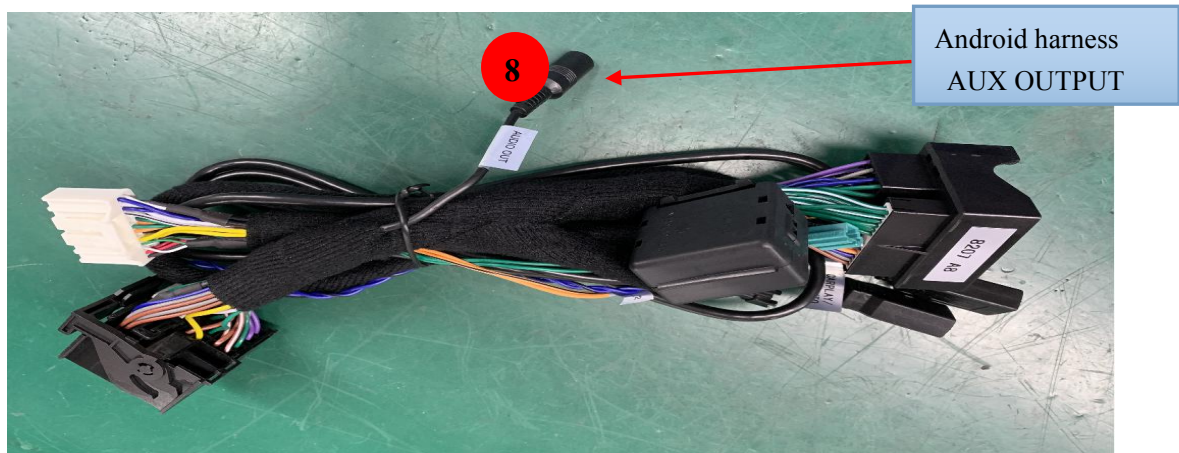

E65/E66 MOST BOX

Wiring Connection : 1 to 8、 2 to 4、 3 to 7、 5 to 6

NOTE:

1. Original CDC must work normal before installation.

2. CDC will stop working after installation.

3. Operation: Step to CDC mode and press play. Then switch to android.