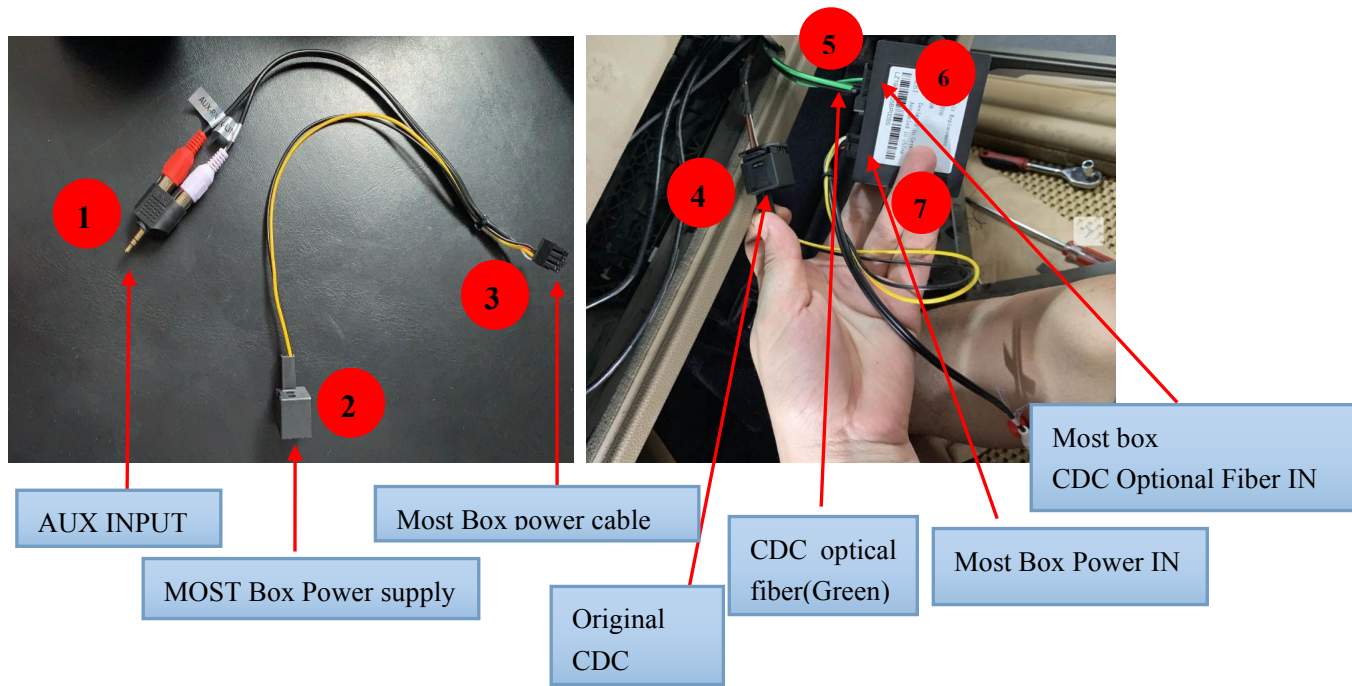

E65/E66 MOST BOX

Wiring Connection : 1 to 8、 2 to 4、 3 to 7、 5 to 6

NOTE:

1. Original CDC must work normal before installation.

2. CDC will stop working after installation.

3. Operation: Step to CDC mode and press play. Then switch to android.