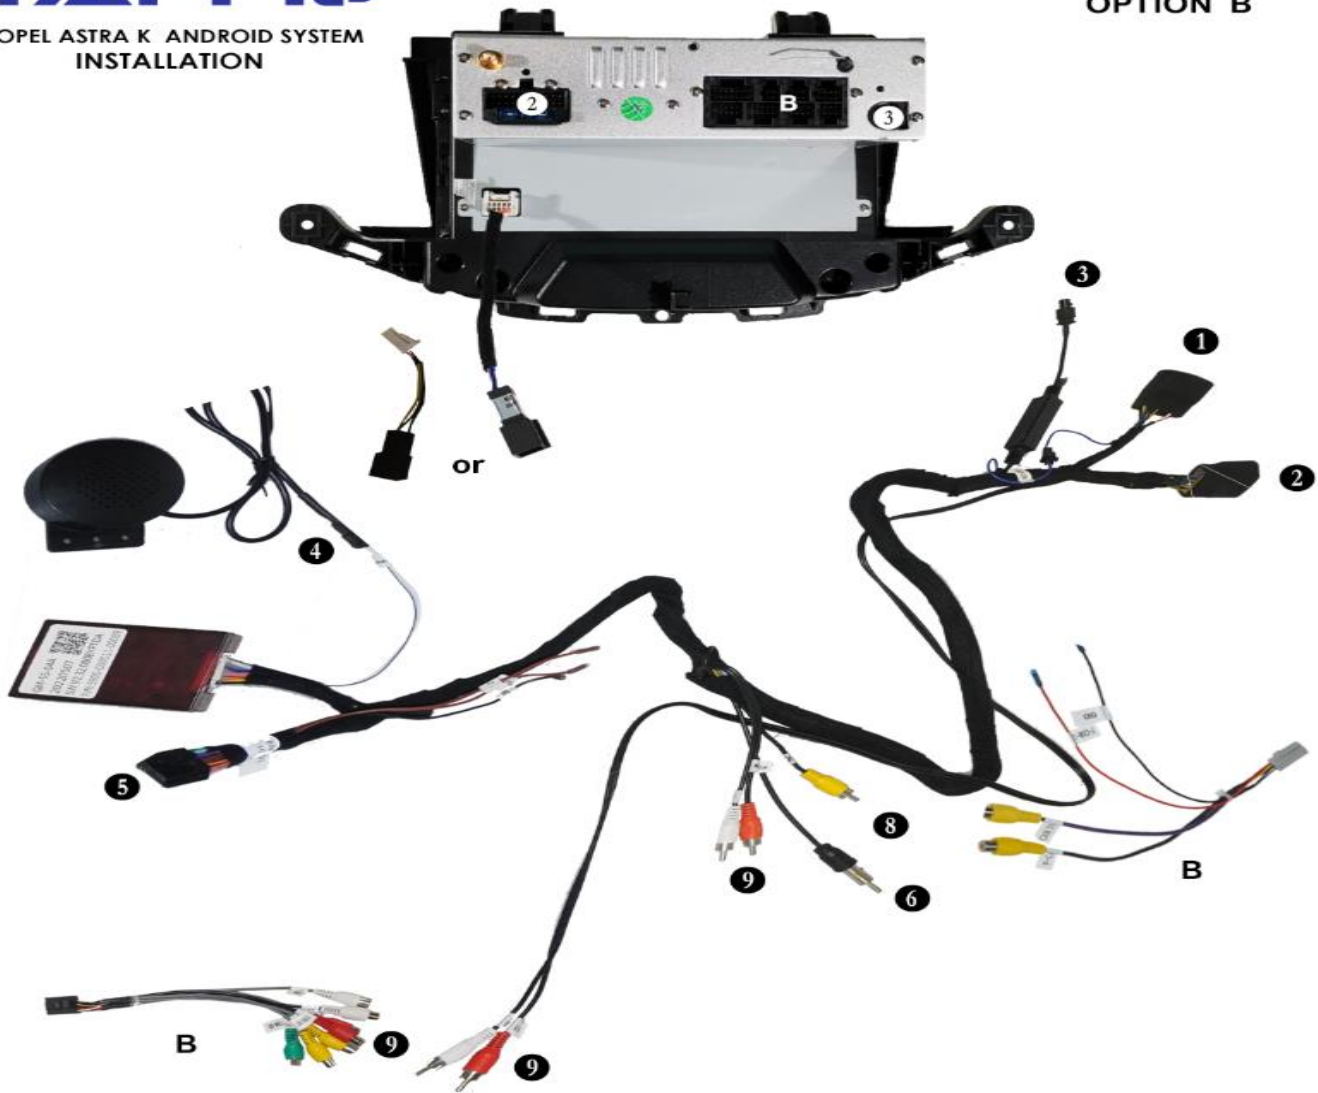

POWER PLUGS IN HAND GLOVE COMPARTMENT
CONNECT TO PLUGS 6 & 7

POWER PLUGS IN HAND GLOVE COMPARTMENT
CONNECT TO PLUGS 1 & 2

HAZARD WARNING BUTTON CONNECT TO ORIGINAL PLUG

- 1 - CONNECT TO POWER PLUGS IN HGC
- 2 - CONNECT TO POWER PLUGS IN HGC
- 3 - RADIO ANTENNA CONNECT TO ORIGINAL RADIO PLUG
- 4 - SPEAKER FOR WARNING SOUNDS / PDC
- 5 - Connect to TAFFIO Radio Power
- 6 - RADIO ANTENNA CONNECT TO Radio
- 7 - Connect to Steering wheel control
- 8 - CAMERA IN
- 9 - AUDIO RCA PLUGS CONECT TO RCA PLUGS IN SLOT B